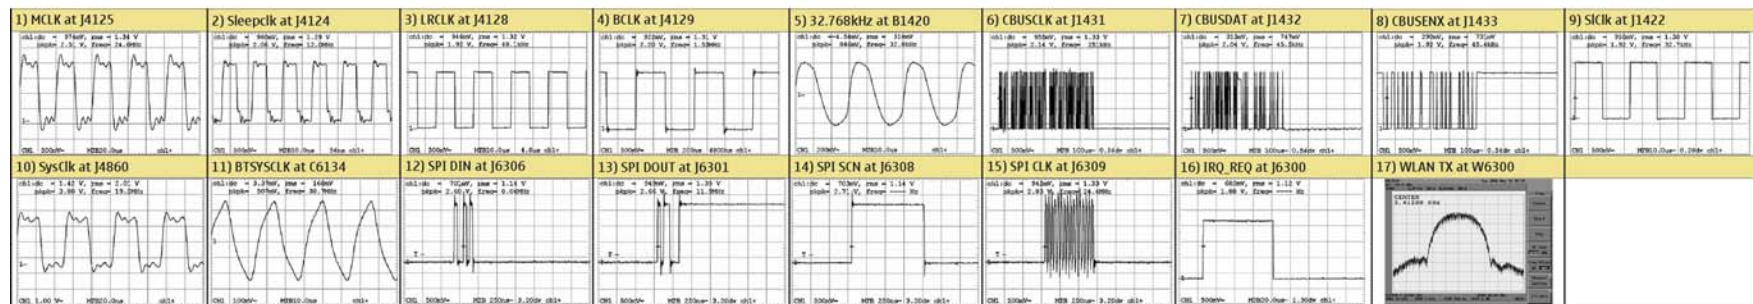

■ Audio and touch screen

■ Avilma and Betty

■ Display

■ Menelaus and memory cardreaders

■ OMAP and camera

Bluetooth and FM radio

WLAN and USB

■ Signal overview

■ Component finders